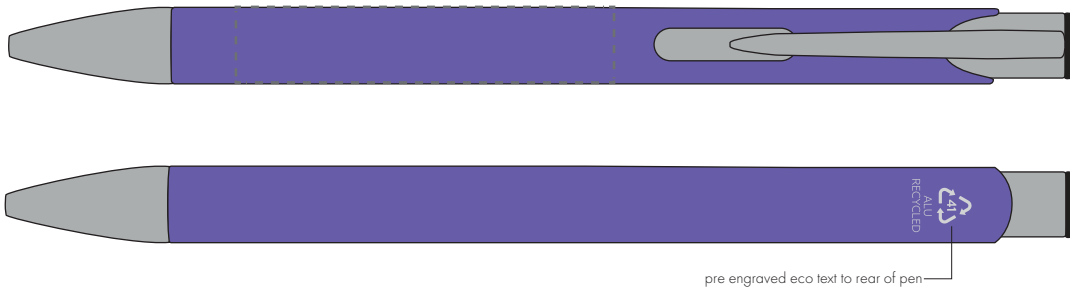

Your Ref:
Our Ref:

Quantity:
Version: 1

Product Code: TPC982001
Product Colour: PURPLE

PRINTING CONCERNS:

We stock this item in the following colours

**PANTONE REFERENCE(S)**

● Engrave

ARTWORK SCALE 100%

ARTWORK SCALE 100%
Flat Engrave Area:
50mm x 10mm

Product Image for visualisation
- colours may vary

The dashed line is to demonstrate print area and will not appear on your printed item

PLEASE NOTE:

- All colours including print and product are for visual purposes only and should not be regarded as the actual colour of the product and print.
- Some products may vary from batch to batch and may differ from previous orders.
- The colour and texture of a product can also have an effect on the final print colour.
- By approving this order we accept that you understand these terms.